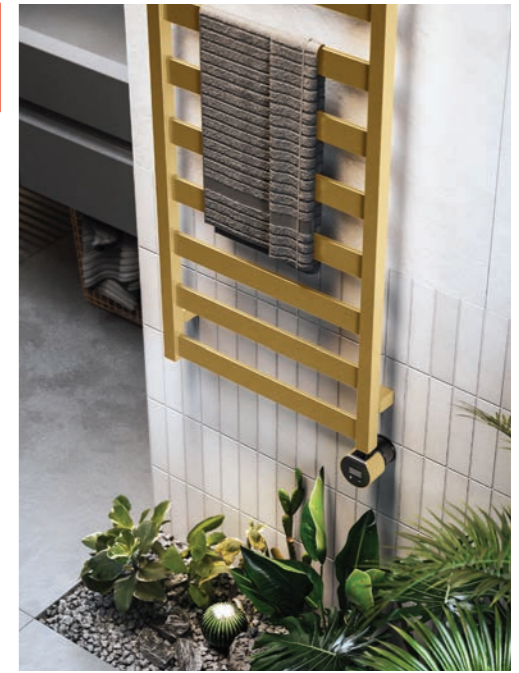

RETRO with VEO

NEW FOR 2024 AVAIL APR

BRUSHED BRASS (PREMIUM PAINT)
(SUPPLIED WITH VEO IN BLACK FASCIA / BRASS CLAMSHELL)
800H 504w / 200 W / **£979**
1170H 504w / 300 W / **£1100**

- **MORE INFO ABOUT BRASS COLOURS:** RETRO IS STOCKED IN BRUSHED BRASS WHICH HAS A BLACK BRUSH STROKED, HAND PAINTED, OVERPATTERN FOR A MORE ANTIQUED TYPE FINISH. HOWEVER VIVO (SEEN RIGHT) AND ROLO TOWEL (BELOW) BOTH HAVE A PLAIN BRASS FINISH WHICH IS STILL MATT IN EFFECT BUT WITHOUT THE BLACK OVERPATTERN.
- WE STOCK AS LISTED - BUT YOU MAY ORDER IN EITHER COLOUR AS A MADE TO ORDER (MTO) IF REQUIRED. WE OFFER COLOUR SAMPLES OF BOTH FINISHES.

- OIL FILLED RAIL SUPPLIED WITH VEO HEATING ELEMENT. FULLY OPERATIONAL VIA **TERMA SMART** APP (IOS/ANDROID); REGULATES AMBIENT ROOM TEMP 15-28°C. 7 DAY TIMER. WILL RETAIN SETTINGS ONCE SET.
- USE WITH **VTS** TEMP/HUMIDITY SENSOR AND **VOS** OPEN WINDOW SENSOR FOR PRECISE CONTROL. SOLD SEPARATELY.
- 2X BUTTONS: TEMP +/-, 7 DAY TIMER.
- FOR ALL FEATURES OF VEO, P82.
- FOR PAINT TEXTURE NOTES, P58.
- STRAIGHT 1.5M CABLE.
- IPX5; CLASS 1; UKCA; 1.5M CABLE, NO PLUG, WIRE TO FUSED SPUR.

VIVO with VEO

NEW FOR 2024 AVAIL APR

DENIM BLUE
(SUPPLIED WITH VEO IN BLACK FASCIA / METAL ALIVE CLAMSHELL)
1390H 300w / 200 W / **£522**
1630H 500w / 300 W / **£600**

RAL 6028 (MATT) GREEN
(SUPPLIED WITH VEO IN BLACK FASCIA / BOTTLE GREEN CLAMSHELL)
1390H 300w / 200 W / **£522**
1630H 500w / 300 W / **£600**

BRASS (PREMIUM PAINT)
(SUPPLIED WITH VEO IN BLACK FASCIA / BRASS CLAMSHELL)
1390H 300w / 200 W / **£587**
1630H 500w / 300 W / **£684**