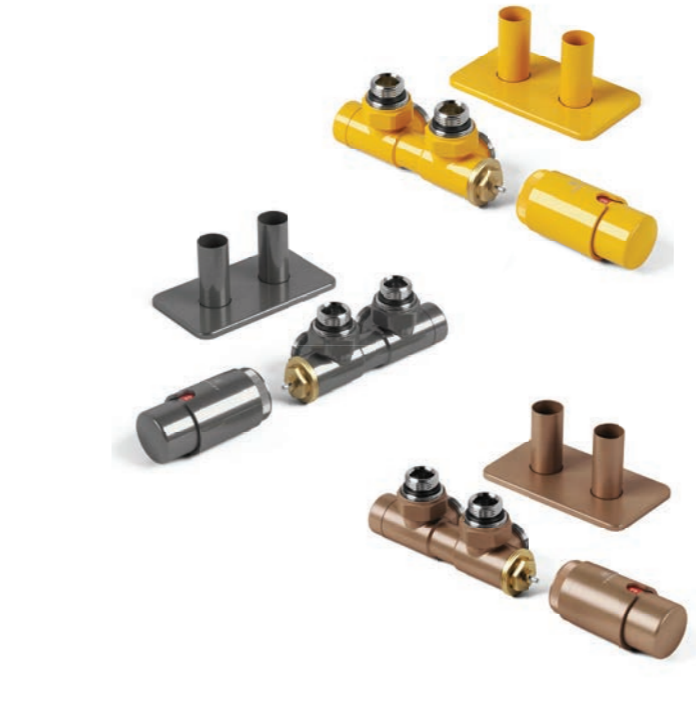

ANTIQU COPPER, ANGLED

Code: TGETVTAACS
Bar Code: 5903918464931
List Price: **£173**

ARTISTIC (TRVs FOR CAST IRON)

- HEAVYWEIGHT TRADITIONAL BRASS VALVES IN ANTHRACITE TO MATCH OXFORD/PLAIN RANGE.
- SUPPLIED WITH 15MM ADAPTER FOR COPPER PIPES.
- ANGLED: H 70, W 90, D 40 (MM), 2.36KG.
- ANGLED (WITH HANDLE: H 100, W 140, D 140 (MM), 2.36KG).
- MAX OPERATING PRESSURE 10 BAR.
- FOR MATCHING SLEEVING PIPES, AND COLLAR SETS, (SEE PAGE 91).
- PRODUCED IN EXACT MATCHING COLOURS TO TERMA CAST IRON RADIATORS.

ANTHRACITE, ANGLED (WITH HANDLE)

Code: TGERANT01
Bar Code: 8025459037126
List Price: **£288**

ANTHRACITE, ANGLED

Code: TGETAN002
Bar Code: 5901804601903
List Price: **£273**

VARIO TWINS (50MM TRVs & PIPES)