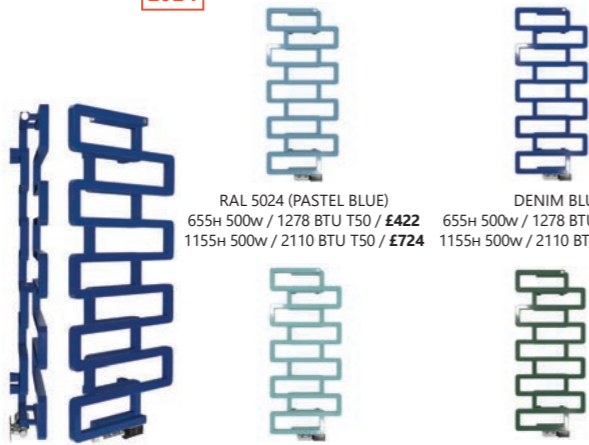

HYDRONIC (CENTRAL HEATING) TOWEL RAILS

AIRE

MODERN GREY
621H 300w / 563 BTU T50 / **£364**
1555H 300w / 1422 BTU T50 / **£653**

- AIRE HAS A SYMMETRICAL FORM
- AIRE IS PERFECT FOR A SMALL HAND TOWEL. FOR LARGER BATHROOMS LOOK AT **SWALE**.
- FOR PAINT TEXTURE NOTES, P58.
- AIRE FEATURES 50MM PIPE CONNECTIONS SO FIT WITH OUR TWINS VALVES, SEE PAGE 87.
- CANNOT BE FITTED AS DUAL FUEL.

ALEX

FOR MATCHING COLOUR VALVES & PIPE SETS (BRASS), SEE PAGE 88

MODERN GREY
760H 500w / 1405 BTU T50 / **£211**
1140H 500w / 2015 BTU T50 **£290**
1580H 500w / 2704 BTU T50 / **£354**

WHITE RAL 9016

760H 500w / 1405 BTU T50 / **£170**
1140H 500w / 2015 BTU T50 / **£235**
1580H 500w / 2704 BTU T50 / **£287**

BRASS (PREMIUM PAINT)

760H 500w / 1405 BTU T50 / **£263**
1140H 500w / 2015 BTU T50 / **£358**
1580H 500w / 2704 BTU T50 / **£437**

- ALEX IS A VERY SOUGHT AFTER DESIGN IN THE UK, MADE FROM PROTRUDING C SHAPED BARS.
- PERFECT FOR FAMILY BATHROOMS OR UTILITY ROOMS DUE TO THE MULTIPLE GAPS FOR DRYING EITHER TOWELS AND/OR CLOTHES.
- THE GAP BET. THE BACK OF THE BARS AND THE WALL IS 132MM.
- FOR PAINT TEXTURE NOTES, P58.
- CAN ALSO BE FITTED AS DUAL FUEL - WHEREBY IT CAN RUN WITH THE CENTRAL HEATING IN WINTER AND THEN RUN ALONE AS ELECTRIC IN SUMMER. REQUIRED WATTAGE OF HEATING ELEMENT: 760H = 400W, 1140H = 600W, 1580H = 800W. SEE PAGE 90 FOR OUR RANGE OF DUAL FUEL VALVES. SEE PAGES 76-82 FOR OUR RANGE OF HEATING ELEMENTS.

NEW FOR 2024

BOOKIE

RAL 5024 (PASTEL BLUE)
655H 500w / 1278 BTU T50 / **£422**
1155H 500w / 2110 BTU T50 / **£724**

DENIM BLUE
655H 500w / 1278 BTU T50 / **£422**
1155H 500w / 2110 BTU T50 / **£724**

ANODIC MALACHITE GREEN
655H 500w / 1278 BTU T50 / **£422**
1155H 500w / 2110 BTU T50 / **£724**

RAL 6028 (MATT GREEN)
655H 500w / 1278 BTU T50 / **£422**
1155H 500w / 2110 BTU T50 / **£724**

BOOKIE SHELF
OAK / **£119** / BEECH / **£92**
(NOT INCLUDED, SEE PAGE 92)

STORM SKY GREY
655H 500w / 1278 BTU T50 / **£422**
1155H 500w / 2110 BTU T50 / **£724**