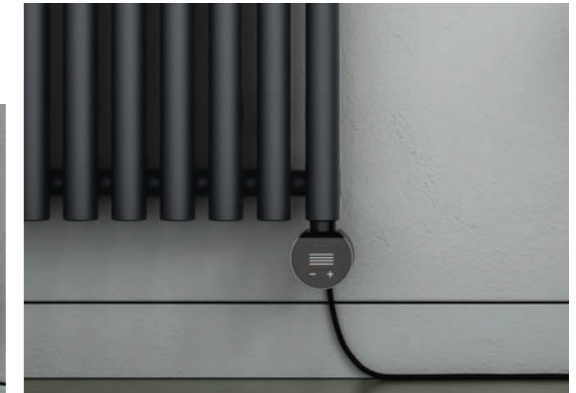

• SALT N PEPPER