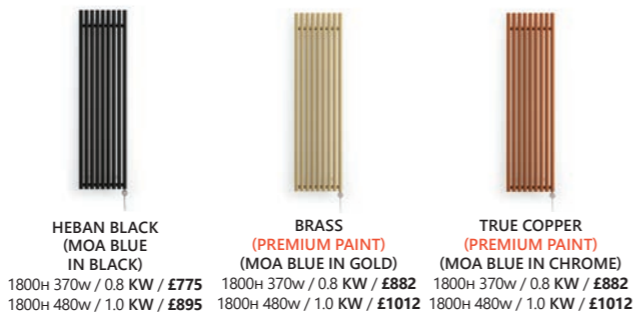

ROLO ROOM E with MOA BLUE

Note: For the more advanced Wifi version, >2kw, see previous page.