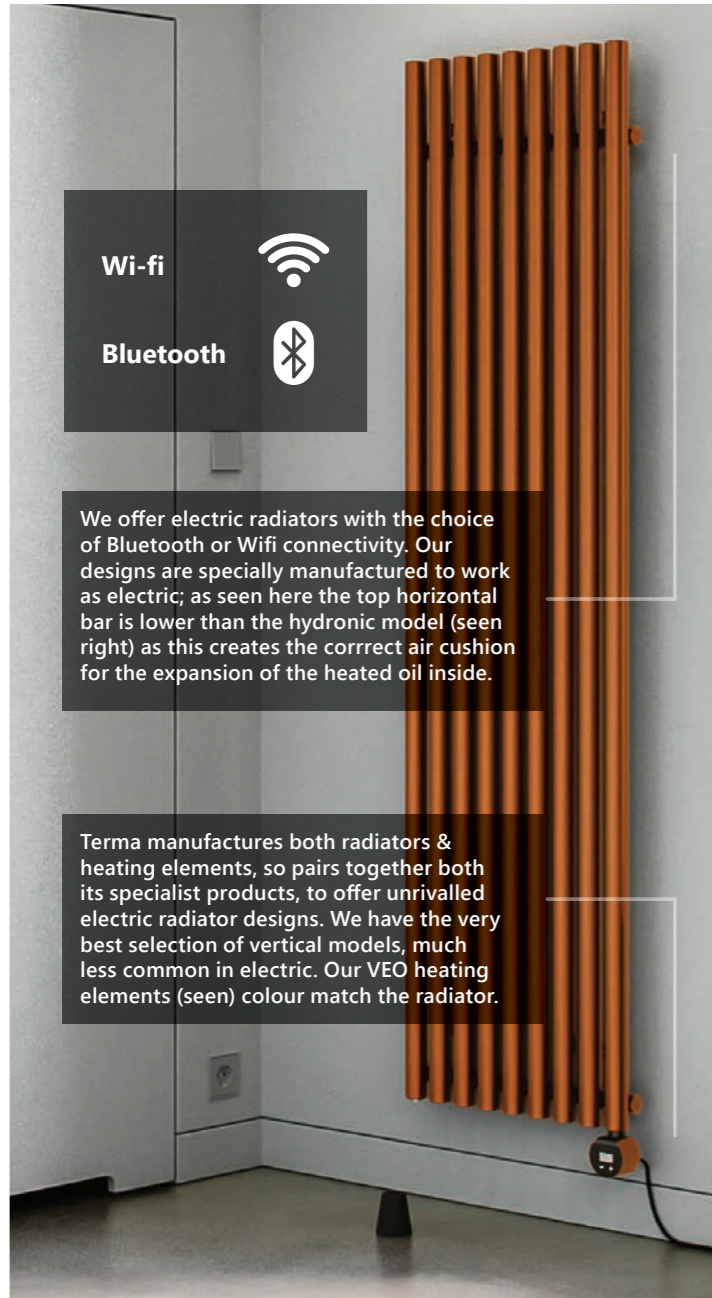

ELECTRIC RADIATORS

Wi-fi

Bluetooth

We offer electric radiators with the choice of Bluetooth or Wifi connectivity. Our designs are specially manufactured to work as electric; as seen here the top horizontal bar is lower than the hydronic model (seen right) as this creates the correct air cushion for the expansion of the heated oil inside.

Terma manufactures both radiators & heating elements, so pairs together both its specialist products, to offer unrivalled electric radiator designs. We have the very best selection of vertical models, much less common in electric. Our VEO heating elements (seen) colour match the radiator.