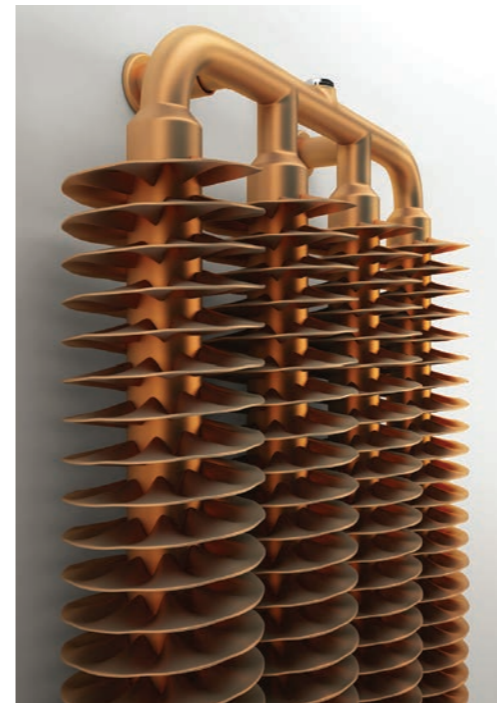

RIBBON V

- RIBBON IS A STATEMENT PIECE WITH COILED PLATES AROUND A CENTRAL STEEL COLUMN; TAKING ITS INFLUENCE FROM MAINLAND EUROPEAN DESIGNS FROM THE YESTER YEARS.
- UNIQUE COLLECTOR BARS WHICH JOIN THE MAIN BARS IN A ROUNDED PROFILE TO FORM THE BATTERY LIKE APPEARANCE.
- FOR PAINT TEXTURE NOTES, P58.
- RIBBON V FEATURES 50MM PIPE CONNECTIONS SO FIT WITH OUR TWINS VALVES, SEE PAGE 87.
- RIBBON IS SUPPLIED WITH A COMPLIMENTARY CLEANING BRUSH TO EASILY CLEAN BETWEEN THE PLATES.
- RIBBON V IS A VERTICAL MODEL AND CANNOT BE INSTALLED HORIZONTALLY.

RIBBON HSD

HEBAN BLACK
 190h 1540w/4116 BTU T50/£1368

- RIBBON IS A STATEMENT PIECE WITH COILED PLATES AROUND A CENTRAL STEEL COLUMN; TAKING ITS INFLUENCE FROM MAINLAND EUROPEAN DESIGNS FROM THE YESTER YEARS.
- UNIQUE COLLECTOR BARS WHICH JOIN THE MAIN BARS IN A ROUNDED PROFILE TO FORM THE BATTERY LIKE APPEARANCE.
- FOR PAINT TEXTURE NOTES, P58.
- RIBBON HSD FEATURES 50MM PIPE CONNECTIONS SO FIT WITH OUR TWINS VALVES, SEE PAGE 87.
- RIBBON IS SUPPLIED WITH A COMPLIMENTARY CLEANING BRUSH TO EASILY CLEAN BETWEEN THE PLATES.
- RIBBON HSD IS A HORIZONTAL RADIATOR AND CANNOT BE INSTALLED VERTICALLY.