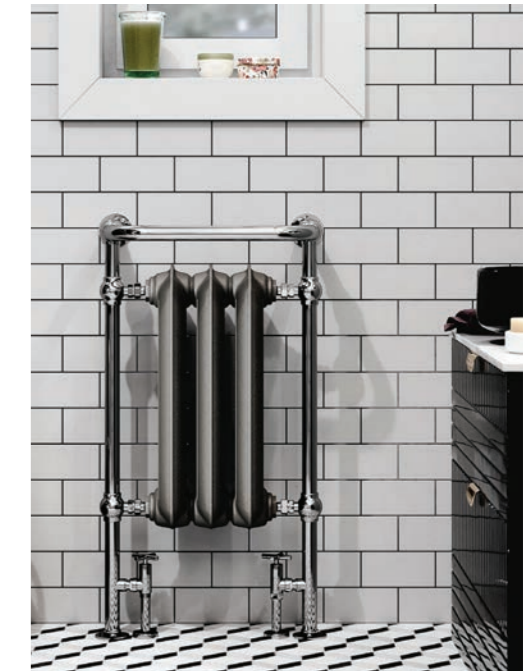

CAST IRON, HYDRONIC (C/HEATING) RADIATORS

OXFORD

- OXFORD IS A FREESTANDING CAST IRON RADIATOR, MANUFACTURED IN POLAND WITH UNCOMPROMISING CASTING PRECISION AND CRAFTSMANSHIP.
- DECORATIVE DETAILING ON EACH SECTION CREATING A VERY ORNATE DESIGN.
- EACH CAST IRON RADIATOR IS SUPPLIED FULLY PALLETISED WITH STRAPS ALLOWING THE PALLET TO BE EASILY BE PICKED UP.
- **RAW METAL** PAINT COLOUR IS MID TO DARK GREY SYNONO. WITH CAST IRON RADS; FOR PAINT TEXTURE NOTES, P58.
- **NOTE:** SOME OF THE WIDER MODELS OF CAST IRON RADIATORS COULD BE SUPPLIED IN 2 SECTIONS WHICH YOUR PLUMBER WILL JOIN TOGETHER.

RAW METAL
470H 606w / 2049 BTU T50/ **£1021**
470H 852w / 2926 BTU T50/ **£1428**
710H 606w / 3413 BTU T50/ **£1441**

MATCHING COLOUR VALVES, SEE PAGE 87

PLAIN 2 COLUMN

- PLAIN IS A MINIMALIST FREESTANDING CAST IRON RADIATOR FOR MORE MODERN INTERIORS, MANUFACTURED IN POLAND WITH UNCOMPROMISING CASTING PRECISION AND CRAFTSMANSHIP.
- THE PLAIN 2 COLUMN IS FREE FROM ANY ORNATE DETAILING FOR A SIMPLE, CLASSIC DESIGN.
- EACH CAST IRON RADIATOR IS SUPPLIED FULLY PALLETISED WITH STRAPS ALLOWING THE PALLET TO BE EASILY BE PICKED UP.
- **RAW METAL** PAINT COLOUR IS MID TO DARK GREY SYNONO. WITH CAST IRON RADS; FOR PAINT TEXTURE NOTES, P58.

RAW METAL
620H 606w / 2448 BTU T50 / **£1026**
620H 852w / 3495 BTU T50 / **£1434**

PLAIN TOWEL RAIL