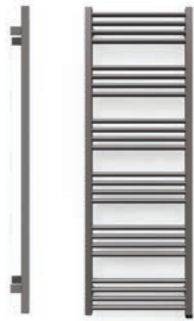

FIONA ONE internal element

SPARKLING GRAVEL (TAUPE)
900H 480w / 400 W / **£359**
1140H 480w / 400 W / **£388**
1380H 480w / 600 W / **£420**
1620H 480w / 600 W / **£456**