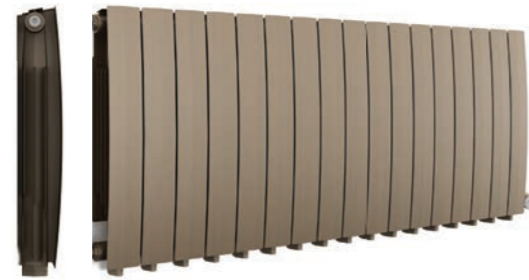

WHITE MATT
(VEO IN WHITE FASCIA & WHITE CLAMSHELL)
590H 800w / 1.2 KW / £982
590H 1040w / 1.5 KW / £1136
590H 1360w / 2.0 KW / £1379

QUARTZ MOCHA
(VEO IN WHITE FASCIA & CHAMPAGNE CLAMSHELL)
590H 800w / 1.2 KW / £982
590H 1040w / 1.5 KW / £1136
590H 1360w / 2.0 KW / £1379

GRAPHITE
(VEO IN WHITE FASCIA & METAL ALIVE CLAMSHELL)
590H 800w / 1.2 KW / £982
590H 1040w / 1.5 KW / £1136
590H 1360w / 2.0 KW / £1379