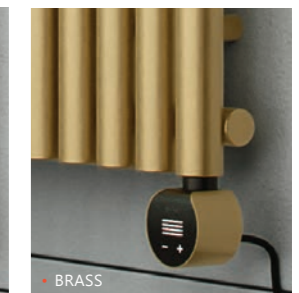

ROLO ROOM E with VEO >2kw

Note: For the lower priced ROLO ROOM E with MOA BLUE (bluetooth), instead of VEO (wifi) see next page, >1kw only.

NEW FOR 2024 AVAIL APR

TERMA SMART APP

GET IT ON
Google Play

For more info on the SMART app see page 82.

Download on the
App Store

- OIL FILLED ELECTRIC RADIATOR SUPPLIED WITH THE VEO (WIFI) HEATING ELEMENT.
- NOTE: AS WE OFFER ROLO-ROOM-E WITH A CHOICE OF 2 DIFFERENT ELEMENTS PLEASE **DOUBLE CHECK YOUR ORDER THAT YOU HAVE ORDERED THE CORRECT VERSION OF THE TWO.**
- THE ELEC. VERSION CANNOT BE ROTATED AND HAS TO BE FITTED AS SHOWN WITH BARS RUNNING VERTICALLY UP AND DOWN ONLY.
- OFFERS HEAT OUTPUTS OF UP TO 2.0 KW - FOR HEATING VERY LARGE OPEN SPACES.
- FULLY OPERATIONAL VIA **TERMA SMART APP** (IOS/ANDROID); REGULATES AMBIENT ROOM TEMP 15-28°C. 7 DAY TIMER. WILL RETAIN SETTINGS ONCE SET.
- THE CLAMSHELL CASING ON EACH ELEMENT IS IN A COMPLIMENTARY OR MATCHING COLOUR TO RAD.
- APP ALLOWS YOU TO DIVIDE THE HOME INTO TEMPERATURE ZONES.
- GEO LOCATION OPERATION KNOWS WHEN YOU'RE HOME AND AUTOMATICALLY REDUCES CONSUMPTION WHEN YOU'RE AWAY.
- USE WITH **VTS TEMP/HUMIDITY** SENSOR AND **VOS OPEN WINDOW SENSOR** FOR PRECISE CONTROL. SOLD SEPARATELY.
- 2X BUTTONS: TEMP +/-.
- FROST & OVERHEATING PROTECTION. 7 DAY TIMER.
- PROBE IS PRE FITTED INSIDE RAD ON THE RIGHT HAND SIDE (CAN BE MOVED TO LEFT); VEO CONTROLLER SIMPLY PUSHES ON & CAN BE ROTATED TO VIEW.
- STRAIGHT 1.5M CABLE, VEO IS PRE FITTED WITH A STANDARD 3 PIN PLUG FOR EASE OF INSTALLATION NEXT TO AN EXISTING SOCKET.
- 40MM DIAMETER BARS; 230V. IPX5. CLASS 1. GUARANTEE: 2 YEARS.
- ROLO IS A FAMILY OF MATCHING RADIATORS **ROLO ROOM** (CENTRAL HEATING), **ROLO ROOM E** (ELECTRIC RADIATOR SUPPLIED WITH A CHOICE OF CONNECTIVITY - EITHER WIFI OR BLUETOOTH), **ROLO MIRROR** (MIRROR RADIATOR) AND **ROLO TOWEL** (HEATED TOWEL RAIL).