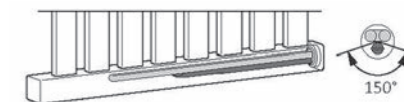

SILVER, SILVER CABLE

WATTAGE	CODE / CONFIG.	BAR CODE (EAN)	PRICE
AS PROBE	WEK4B-KSMAP	5901804361272	£146

Installing a heating element Horizontally? We suggest only choosing the KTX & TS1 Probe or VEO & Smart Probe options only (avoid choosing the clock face elements).

These options are the best choice of heating element for horizontal installation as you have full control the internal positioning. These probes have a longer part (light grey) and a shorter capillary (dark grey) which is the temp sensor. When screwed in the capillary should be located underneath the long probe, not above it (as this

can read erroneous temp readings, so the radiator might not heat correctly and the thermal fuse can cut out causing the element to stop working). There is a small indent on the external collar of the probe to denote the position of the capillary which should be between 4 and 8 on a clock face for optimal performance.