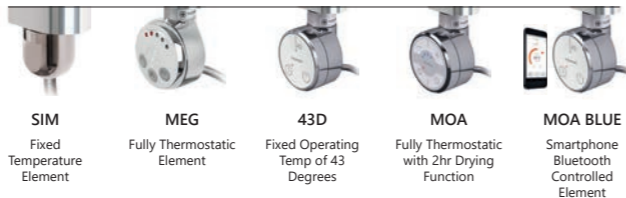

CHROME				
		SIM	MEG	43D	MOA	MOA BLUE
600H 400w / 120 W (150 W for SIM)		£167	£207	N/A	£215	£263
800H 500w / 200 W		£202	£242	£250	£250	£297
1200H 500w / 300 W		£261	£301	£308	£308	£356
1600H 500w / 400 W (500 W for SIM)		£313	£353	£361	£361	£409
1800H 600w / 600 W		£377	£417	£425	£425	£473

SIM
Fixed Temperature Element

MEG
Fully Thermostatic Element

43D
Fixed Operating Temp of 43 Degrees

MOA
Fully Thermostatic with 2hr Drying Function

MOA BLUE
Smartphone Bluetooth Controlled Element