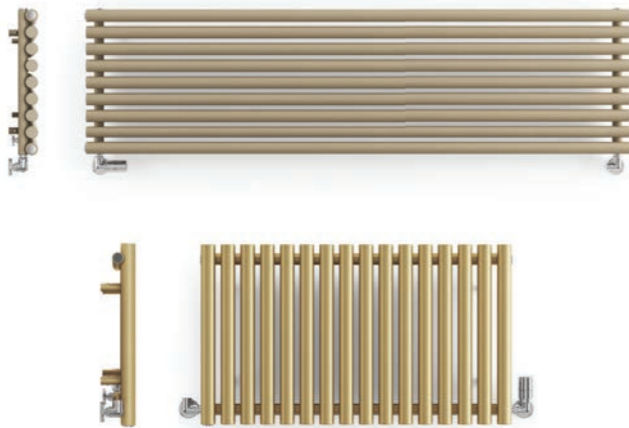

ROLO ROOM

THE 500H MODELS ARE FITTED HORIZONTALLY ONLY AS SHOWN