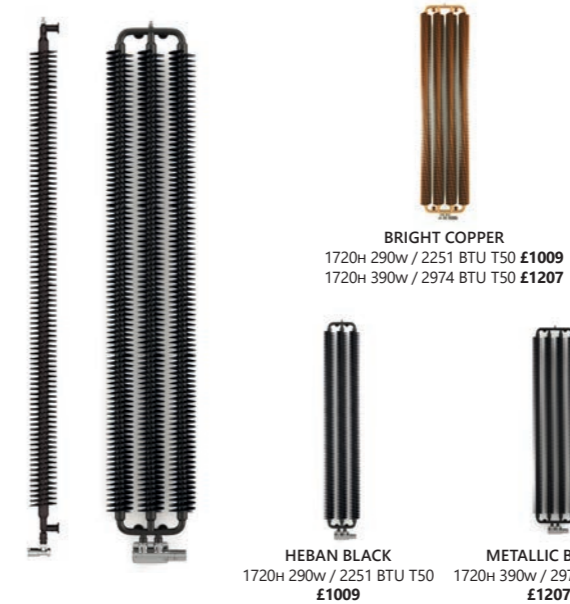

NEMO

METALLIC STONE
 530H 645w/2135 BTU T50/£325
 530H 915w/3028 BTU T50/£429
 530H 1185w/3922 BTU T50/£530

- NEMO IS A SIMPLE, CLASSIC DESIGN, BUT A STRONG STEP UP FROM A STANDARD ENTRY LEVEL PANEL RADIATOR.
- NEMO FEATURES A FLAT SHELF LIKE DESIGN AT THE TOP, WITH A SLIGHT STAIRCASE DESIGN AS THE REAR BARS STEPS DOWN TO THE FRONT BAR.
- THE **METALLIC STONE** COLOUR HAS A MATT, ROUGH TEXTURE.
- NEMO FEATURES 50MM PIPE CONNECTIONS SO FIT WITH OUR TWINS VALVES, SEE PAGE 87.
- NOTE: NEMO IS A LANDSCAPE (HORIZONTAL) RADIATOR AND CANNOT BE INSTALLED VERTICALLY, AS IT WILL NOT FUNCTION CORRECTLY.

RIBBON V

- RIBBON IS A STATEMENT PIECE WITH COILED PLATES AROUND A CENTRAL STEEL COLUMN; TAKING ITS INFLUENCE FROM MAINLAND EUROPEAN DESIGNS FROM THE YESTER YEARS.
- UNIQUE COLLECTOR BARS WHICH JOIN THE MAIN BARS IN A ROUNDED PROFILE TO FORM THE BATTERY LIKE APPEARANCE.
- FOR PAINT TEXTURE NOTES, P58.
- RIBBON V FEATURES 50MM PIPE CONNECTIONS SO FIT WITH OUR TWINS VALVES, SEE PAGE 87.
- RIBBON IS SUPPLIED WITH A COMPLIMENTARY CLEANING BRUSH TO EASILY CLEAN BETWEEN THE PLATES.
- RIBBON V IS A VERTICAL MODEL AND CANNOT BE INSTALLED HORIZONTALLY.