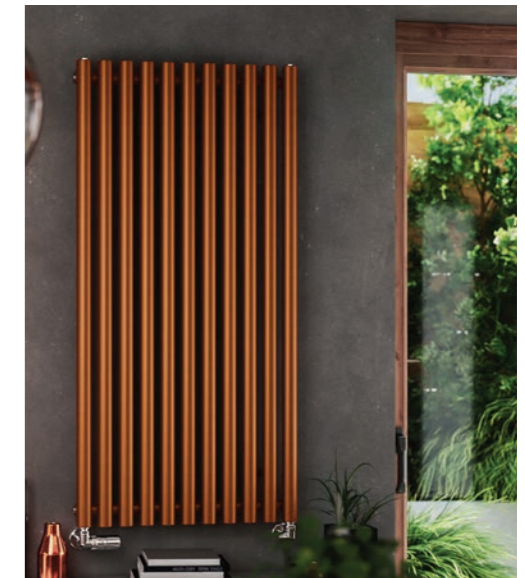

ROLO ROOM

- ROLO ROOM HAS VERSATILITY AT ITS CORE, WITH HOW FLEXIBLE IT CAN BE, WITH THE DIFFERENT WAYS IT CAN BE INSTALLED.
- ROLO-ROOM CAN BE INSTALLED VERTICALLY AS AN UPRIGHT RADIATOR OR HORIZONTALLY AS AN UNDER WINDOW STYLE RADIATOR. THE 1200 AND 1800 MODELS ARE REVERSIBLE AND CAN FIT EITHER WAY UP.
- THE 500 HIGH MODELS ARE DESIGNED TO FITTED HORIZONTALLY ONLY.
- ROLO ROOM FEATURES AN INTERNAL DIVERTER SYSTEM TO AID THE WATER FLOW, TO BE INSTALLED BY THE PLUMBER DEPENDING HOW IT IS INSTALLED.
- ROLO ROOM FEATURES VERY LARGE INTERNAL HOLES WHERE THE FRONT BARE IS RECESSED INTO THE REAR BAR MEANING THERE ARE VERY LARGE INTERNAL HOLES FOR QUICK INTERNAL DISTRIBUTION OF THE WATER FOR SUPER QUICK HEAT UP TIMES.
- FOR PAINT TEXTURE NOTES, P58.
- ROLO ROOM OFFERS THE CHOICE OF EITHER SIDE OR UNDERSIDE VALVE ENTRY - SO IF YOU ARE LIMITED IN SPACE VERTICALLY OR HORIZONTALLY YOU CAN TUCK AWAY THE VALVES UNDERNEATH OR ON THE SIDES, TO ENSURE YOUR RAD DOESN'T ENCROACH OUT OF THE SPACE ASSIGNED TO IT. THE 500MM HIGH MODELS OFFER SIDE ENTRY ONLY VALVES.
- ROLO FEATURES LARGE, CHUNKY 40MM DIAMETER BARS WHICH OFFER A VERY HIGH HEAT OUTPUT.
- NOTE: 500X1195 AND 500X1470 MODELS ARE STOCKED IN WHITE, QUARTZ MOCHA AND BRASS ONLY.
- ROLO IS A FAMILY OF MATCHING RADIATORS FOR INSTALLING THROUGHOUT THE HOUSE **ROLO ROOM** (CENTRAL HEATING), **ROLO ROOM E** (ELECTRIC), **ROLO MIRROR** AND **ROLO TOWEL**.
- TIP: SEE NEXT PAGE FOR FURTHER LIFESTYLE SHOTS OF ROLO ROOM FITTED HORIZONTALLY FOR MORE INSPIRATION.

WHITE RAL 9016
500H 865w / 2015 BTU T50 / **£432**
500H 1195w / 2015 BTU T50 / **£546**
500H 1470w / 2015 BTU T50 / **£644**
REVERSIBLE MODELS:
1200 x 590 / 3028 BTU T50 / **£494**
1800 x 370 / 2735 BTU T50 / **£446**
1800 x 480 / 3516 BTU T50 / **£552**
1800 x 590 / 4297 BTU T50 / **£627**