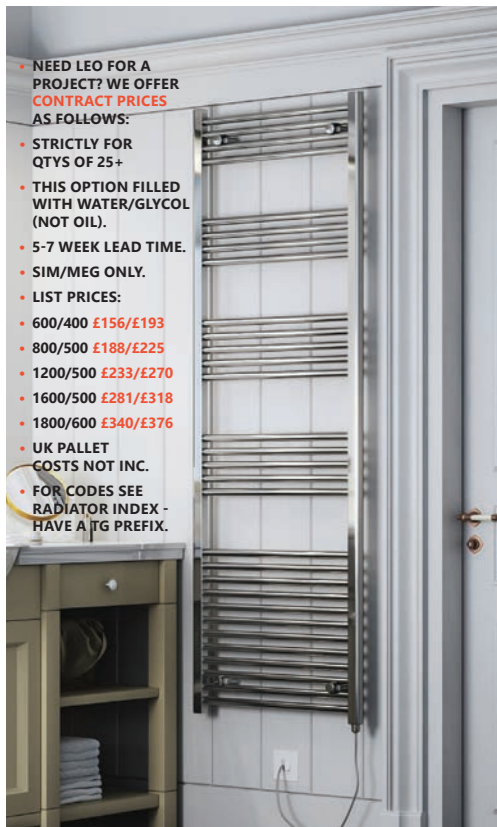

SPARKLING GREY
650H 500w / 300 W / **£227**
900H 500w / 400 W / **£262**
1140H 500w / 600 W / **£285**
1380H 500w / 600 W / **£311**
1620H 500w / 800 W / **£337**

WHITE SOFT 9016 (MATT)
650H 500w / 300 W / **£227**
900H 500w / 400 W / **£262**
1140H 500w / 600 W / **£285**
1380H 500w / 600 W / **£311**
1620H 500w / 800 W / **£337**