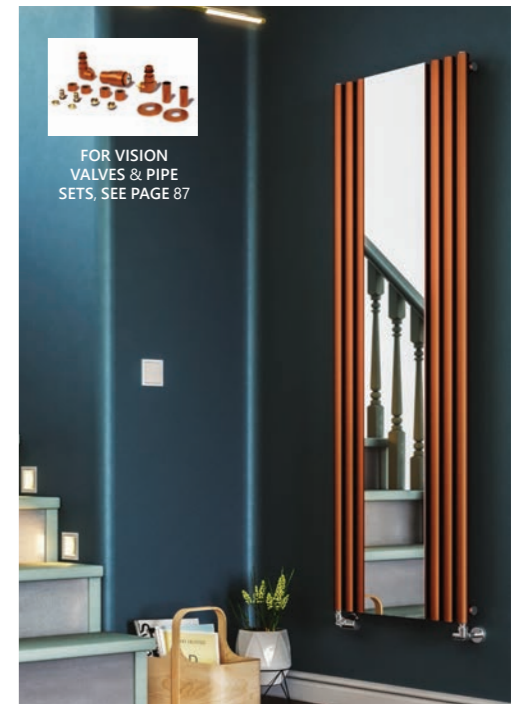

FOR VISION VALVES & PIPE SETS, SEE PAGE 87